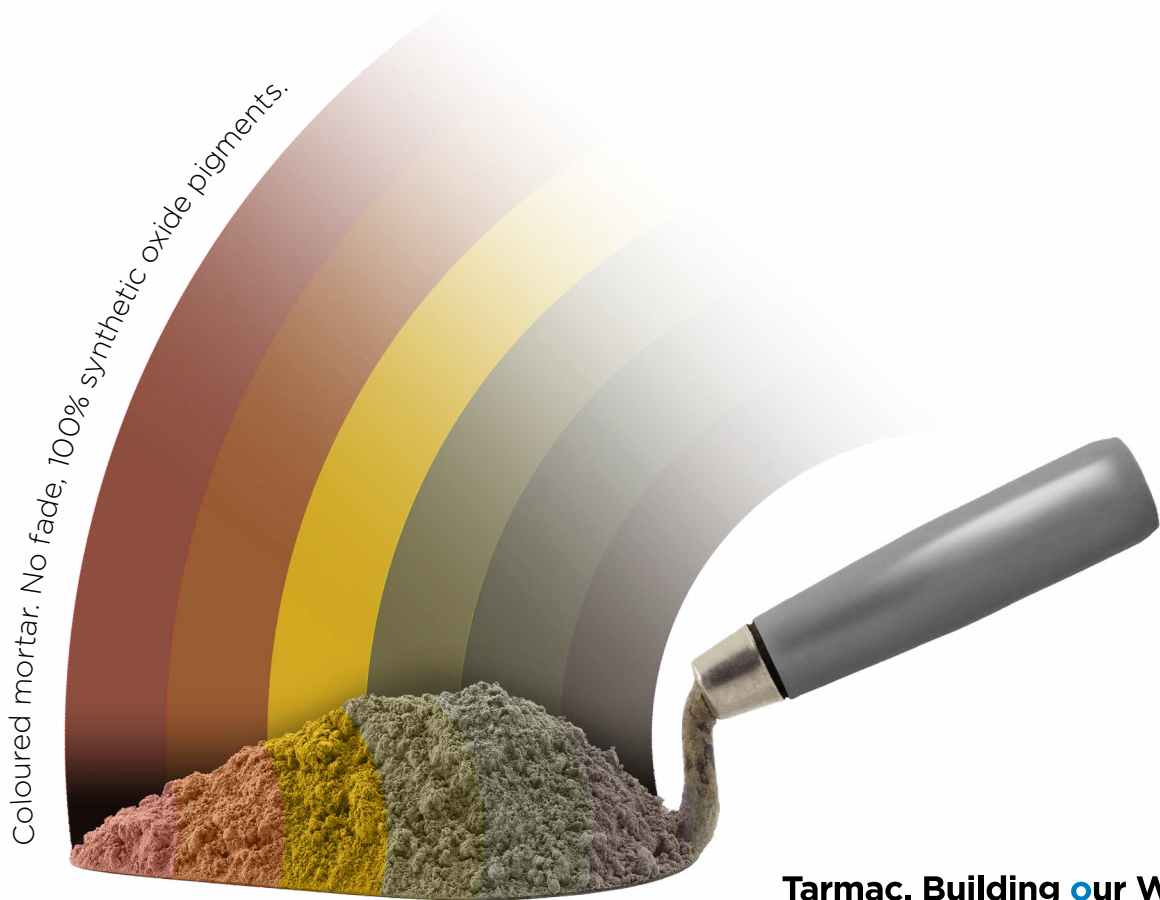

TRUTONE

Setting the tone in coloured mortar

Y-reference shade guide

Coloured mortar

With a history of coloured mortar dating back to the 1930's and a choice of more than 50 colour shades Tarmac offers unrestricted creativity when it comes to making buildings that little bit different.

Our recognised 'Y' reference colours are factory produced to ensure colour consistency batch after batch, with the added benefit of using 100% synthetic iron oxide pigments for a guaranteed no fade or wash out quality.

We provide our customers with the highest standard of colour

100% synthetic iron oxide for no fade

Consider colour

- **Milky-Grey** - Y101 - according to availability of local white sand or pigment
- **The three shade variations are listed:** Light - Medium - Dark, e.g. Y4 is a Light Black-Grey, Y2 is a medium Black-grey and Y14 is a Dark Black-Grey.
- **100% synthetic iron oxide pigments** - no fade or wash out.
- **Colour matching** available tarmac.com/products/mortar/coloured-mortar-trutone/
- Dry silo mortars, lime sand mortars and dry ready to use bags are available in all the displayed colours
- Other colours may be considered dependent upon order quantities

The colours referenced in this document are a representation and are for guidance only. To ensure we supply the colour you require request a sample bag before you order

Black-Grey

Y4 LIGHT | Y2 MEDIUM | Y14 DARK